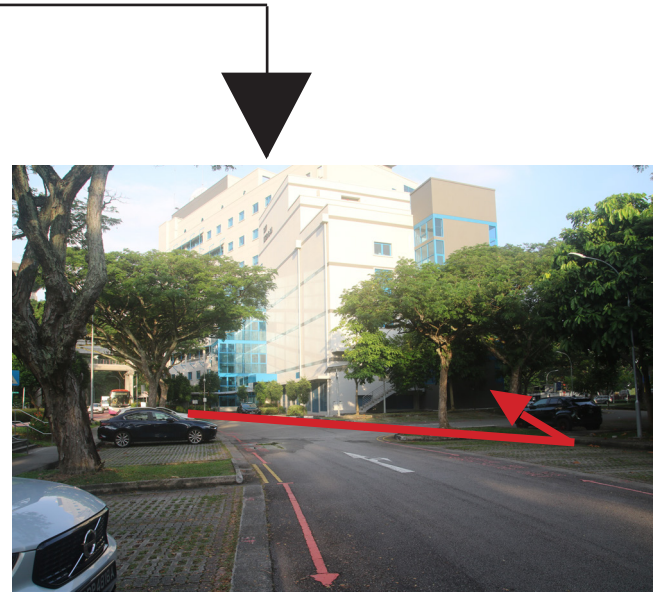

Clementi MRT Station EW23 on the East West line

Clementi Mrt Exit A to Bus Interchange (ground level) / via link Door at Level 1 of Clementi Mall.

Take **Bus 96** from Bus Interchange.

Alight at the bus-stop: Information Technology (B16189). Board the internal shuttle A2 for 6 stops

Alight at bus stop in front of S17. Turn right and walk towards the carpark.

At the end of the building, turn left. Walk to the back entrance.

Enter this single-lift lobby and take the lift to Level 3.

You have arrived at the Institute for Mathematical Sciences!