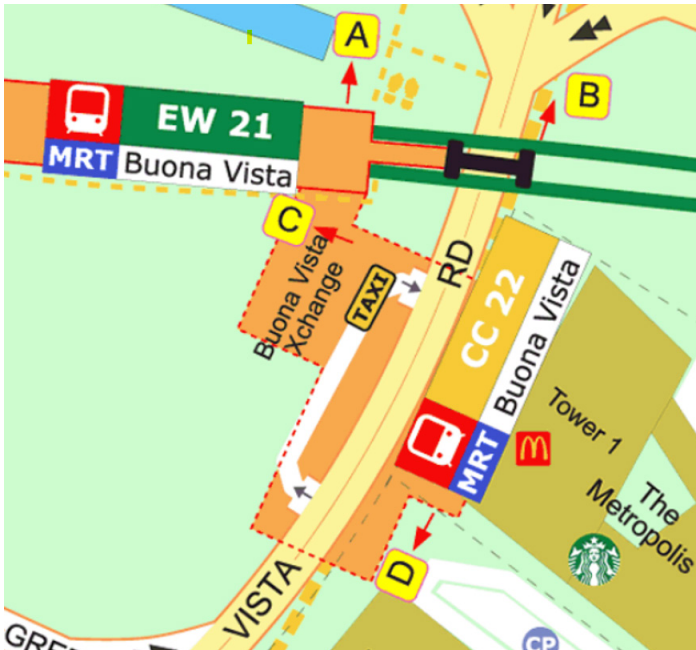

# Buona Vista MRT Station EW21 on the East West line

Buona Vista Mrt Exit D to bus stop (ground level).  
Take bus 95

Alight at LT27.

Cross at the zebra crossing on your left.

After crossing the road, continue walking straight. Then, turn left.

Enter this single-lift lobby and take the lift to Level 3.

**You have arrived at the  
Institute for Mathematical Sciences!**