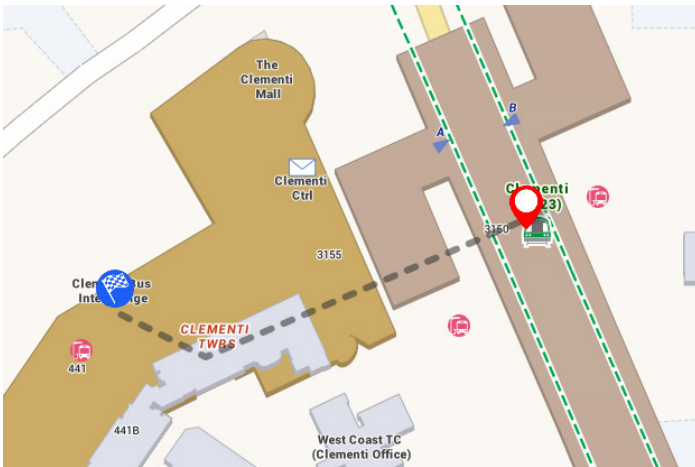

# CLEMENTI MRT STATION EW23 ON THE EAST WEST LINE

Walk to Clementi Bus Interchange just outside the MRT station and take bus service 96.

The walk is about 3 minutes. Do not enter Clementi Mall. There is no linkway through the mall to the interchange.

Alight at the bus-stop: Information Technology (161899).

DIRECTION 1		
Distance (km)	Bus Stop Code	Road / Bus Stop Description
Clementi Ave 3		
0.0	17009	• Clementi Int
0.6	17239	• NTUC Fairprice
C'wealth Ave West		
1.1	17159	• Blk 365
Clementi Rd		
1.9	17099	• Yale-NUS College
2.7	16159	• NUS Fac of Engrg
3.0	16149	• NUS Fac of Architecture
Kent Ridge Cres		
3.3	16199	• NUS Fac of Design & Env
3.5	16189	• Information Technology

From the same bus-stop, board internal shuttle A2 for 7 stops.

This service is free. Alight at Prince George's Park Residences and walk 3 minutes to IMS.