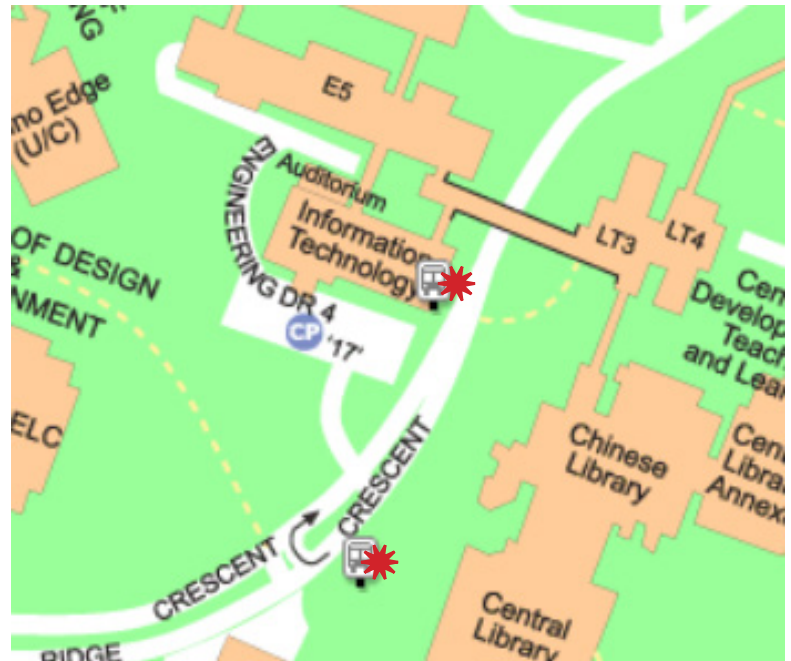

# CLEMENTI MRT STATION EW23 ON THE EAST WEST LINE

Walk to Clementi Bus Interchange just outside the MRT station and take bus service 96.

The walk is about 3 minutes. Do not enter Clementi Mall. There is no linkway through the mall to the interchange.

Alight at the bus-stop: Information Technology (161899).

DIRECTION 1		
Distance (km)	Bus Stop Code	Road / Bus Stop Description
Clementi Ave 3		
0.0	17009	• Clementi Int
0.6	17239	• NTUC Fairprice
C'wealth Ave West		
1.1	17159	• Blk 365
Clementi Rd		
1.9	17099	• Yale-NUS College
2.7	16159	• NUS Fac of Engrg
3.0	16149	• NUS Fac of Architecture
Kent Ridge Cres		
3.3	16199	• NUS Fac of Design & Env
3.5	16189	• Information Technology

Cross the road to the bus stop at Central Library and board Internal Shuttle Service A1.

This service is free. Alight at Prince George's Park Terminal and walk 2 minutes to IMS.