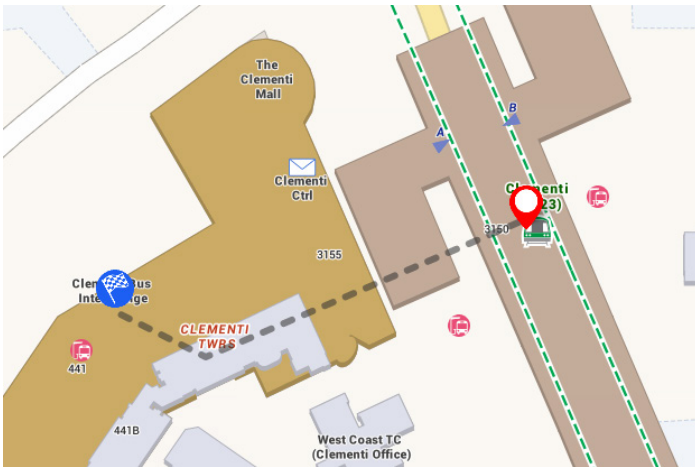

# CLEMENTI MRT STATION EW23 ON THE EAST WEST LINE

Walk to Clementi Bus Interchange just outside the MRT station and take bus service 96.

The walk is about 3 minutes. Do not enter Clementi Mall. There is no linkway through the mall to the interchange.

Alight at the bus-stop: Information Technology (161899).

DIRECTION 1		
Distance (km)	Bus Stop Code	Road / Bus Stop Description
Clementi Ave 3		
0.0	17009	• Clementi Int
0.6	17239	• NTUC Fairprice
C'wealth Ave West		
1.1	17159	• Blk 365
Clementi Rd		
1.9	17099	• Yale-NUS College
2.7	16159	• NUS Fac of Engrg
3.0	16149	• NUS Fac of Architecture
Kent Ridge Cres		
3.3	16199	• NUS Fac of Design & Env
3.5	16189	• Information Technology

Cross the road to the bus stop at Central Library and board Internal Shuttle Service A1.

This service is free. Alight at Prince George's Park Terminal and walk 2 minutes to IMS.