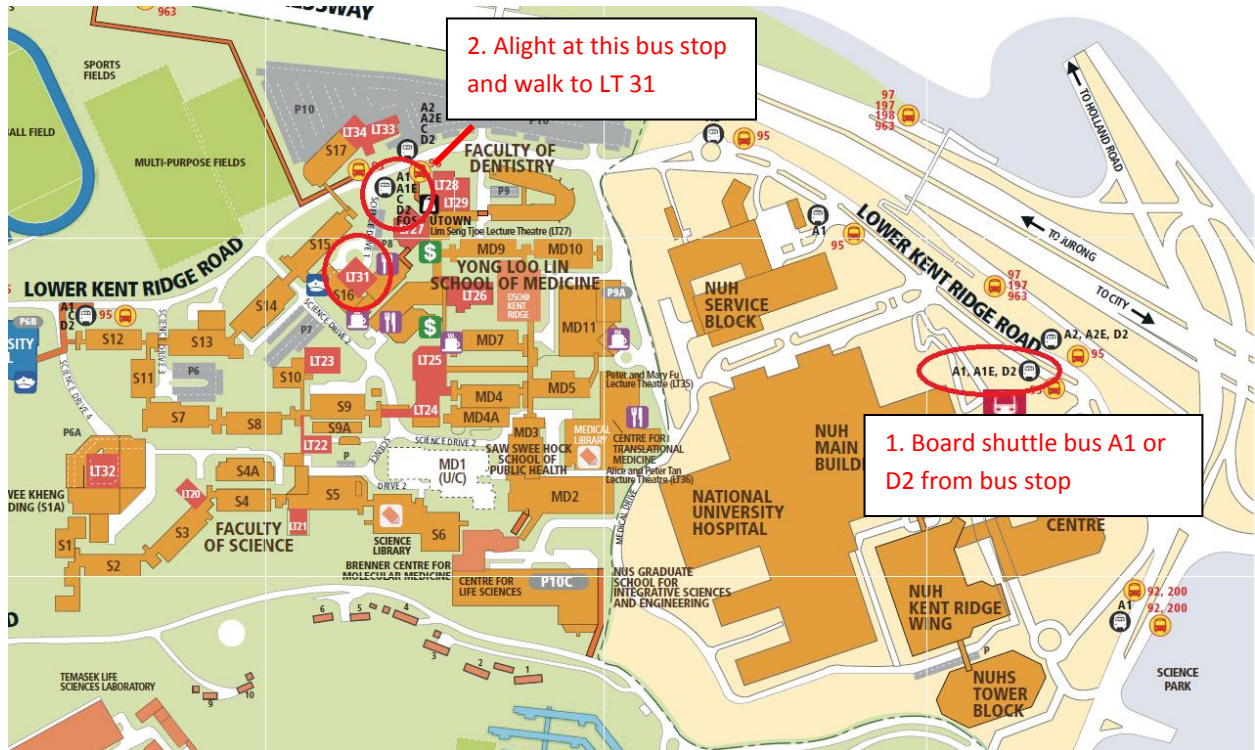

## Directions to Lecture Theatre 31

Arriving by public transport

Exit the [Kent Ridge MRT Station](#) CC24 via Exit A. Turn right.

Turn left to continue towards Bus Stop 3.

Board the FREE NUS Internal shuttle buses (either A1 or D2) from Bus Stop 3, alighting at LT29 bus stop.