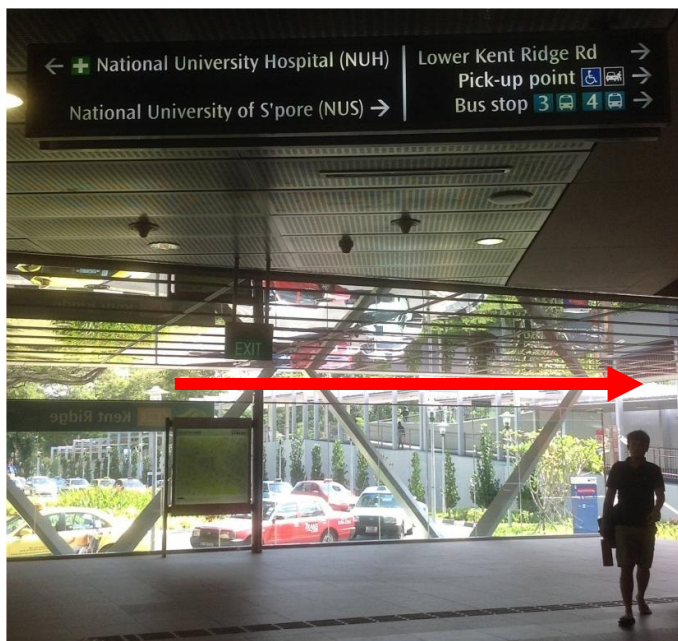

## Directions to Lecture Theatre 31

Arriving by public transport

Exit the [Kent Ridge MRT Station](#) CC24 via Exit A. Turn right.

Turn left to continue towards Bus Stop 3.

Board the FREE NUS Internal shuttle buses (either A1 or D2) from Bus Stop 3, alighting at LT29 bus stop.